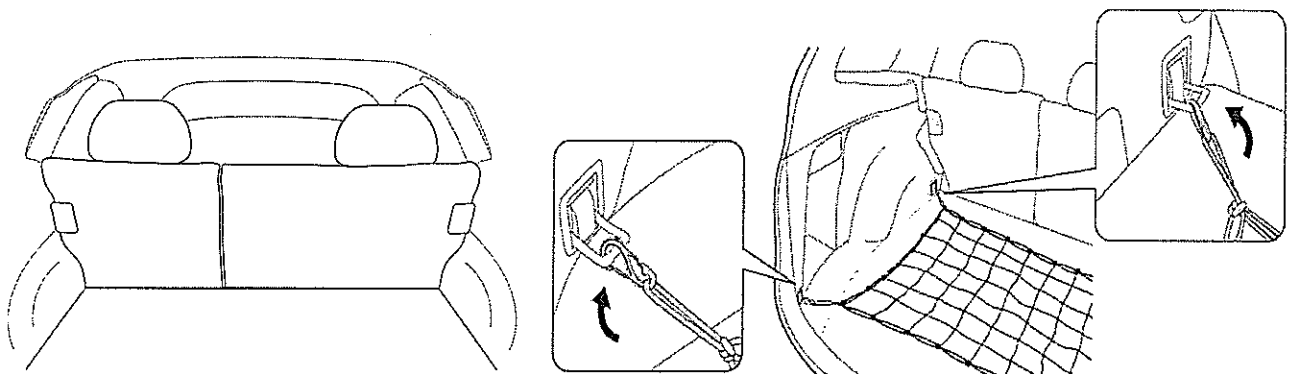

3 How to attach

1) Open the rear gate.

2) Hook the net using the brackets(A-D) on the vehicle.

4 Caution

*The maximum loading weight that this luggage net can hold is less than 5 kg.
Overload will damage the net and its hooks.