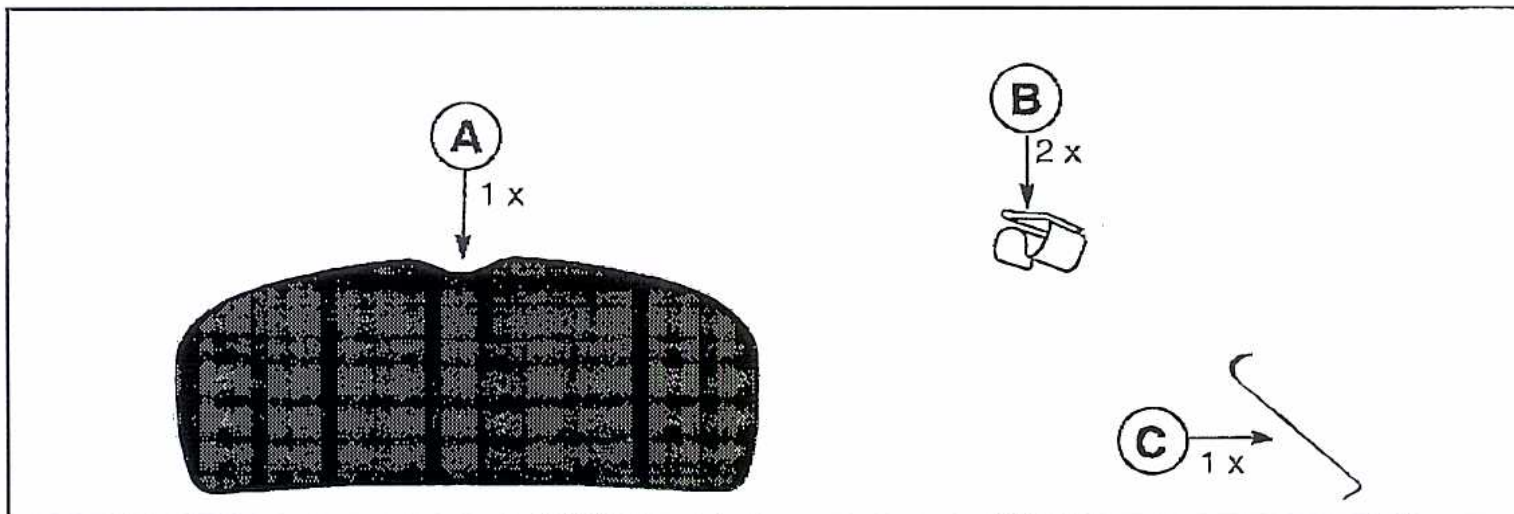

SUBARU

INSTALLATION INSTRUCTION

GENUINE ACCESSORIES SUNSHADE REAR WINDOW

P/N: F 505 EXA 000

APPLICATION: B9 TRIBECA 2007 MY

Warning: Be careful not to damage the window heating lines and/or antenna when using tool **C** !